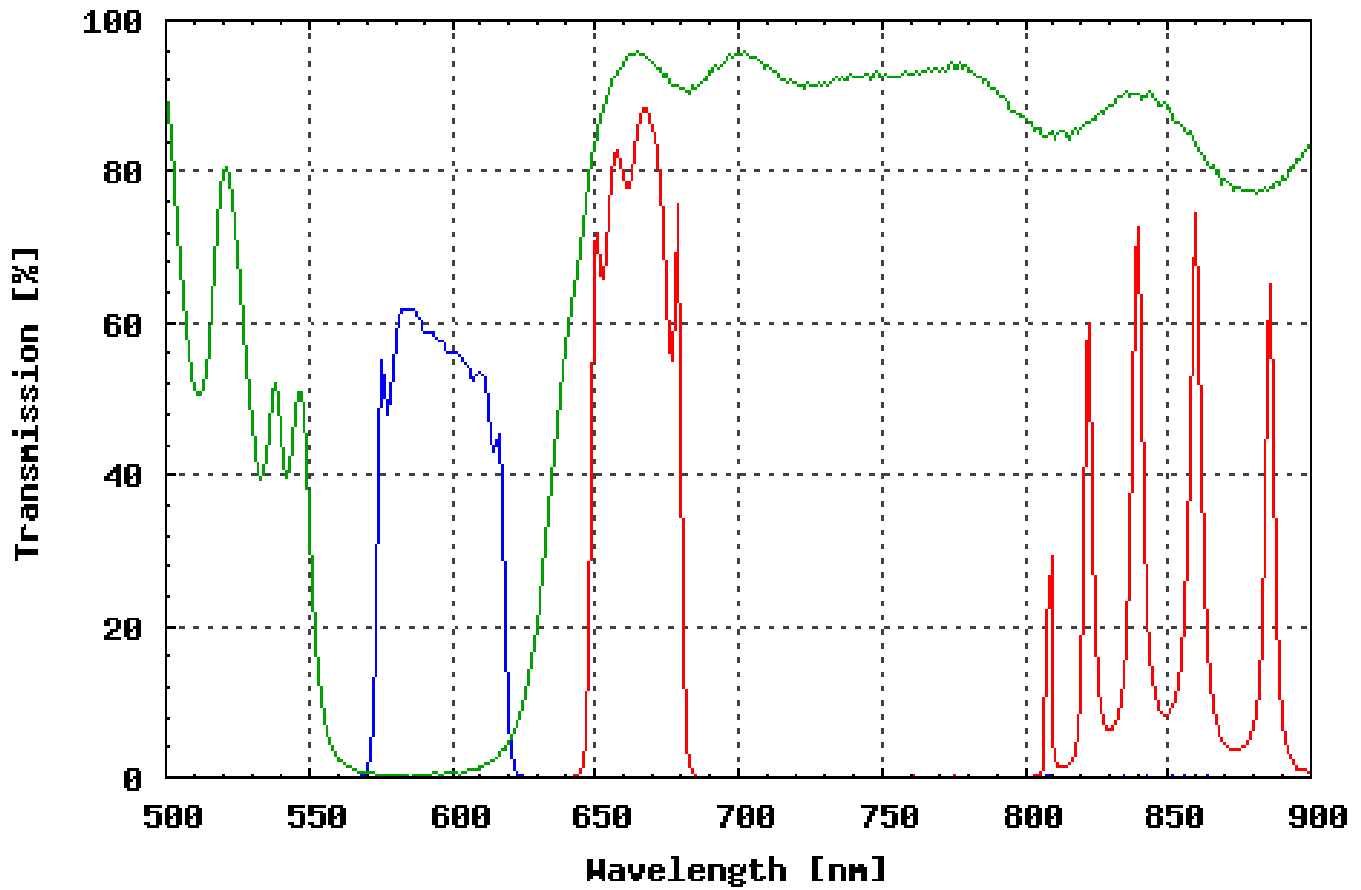

Omega Optical Filter Set XF44

FILTER SET COMPONENTS	
Exciter:	XF1024 (590DF45)
Dichroic:	XF2021 (630DRLP)
Emitter:	XF3029 (660DF32)

OTHER INFORMATION