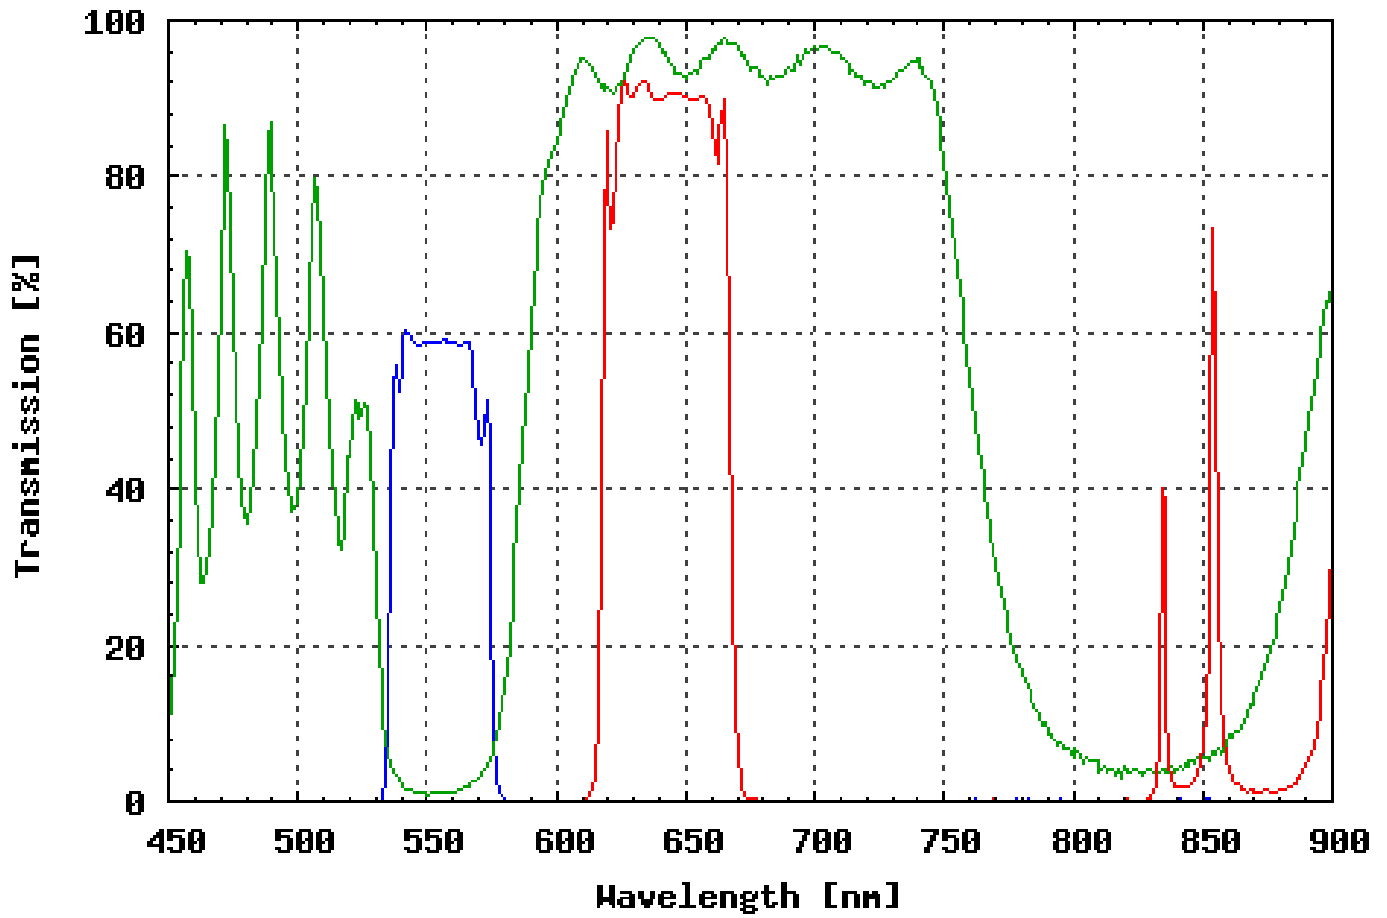

Omega Optical Filter Set XF42

<u>FILTER SET COMPONENTS</u>	
Exciter:	XF1022 (560DF40)
Dichroic:	XF2019 (590DRLP)
Emitter:	XF3015 (635DF55)

<u>OTHER INFORMATION</u>