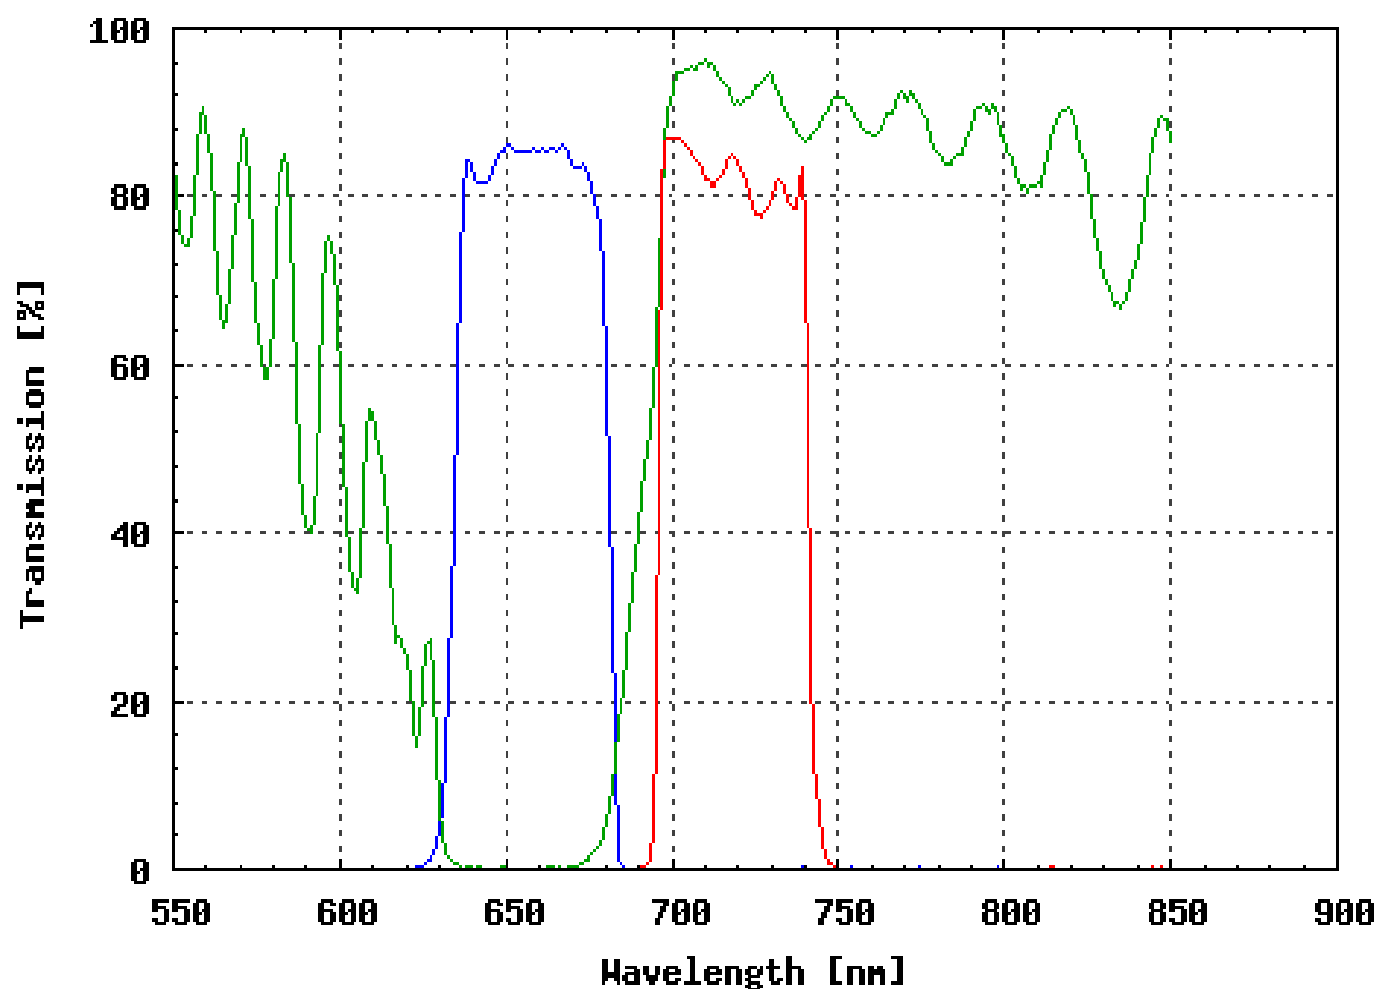

Omega Optical Filter Set XF141-2

FILTER SET COMPONENTS

Exciter: XF1095 (655AF50)

Dichroic: XF2082 (692DRLP)

Emitter: XF3113 (710AF40)

OTHER INFORMATION

Cy5.5 bandpass filter set.