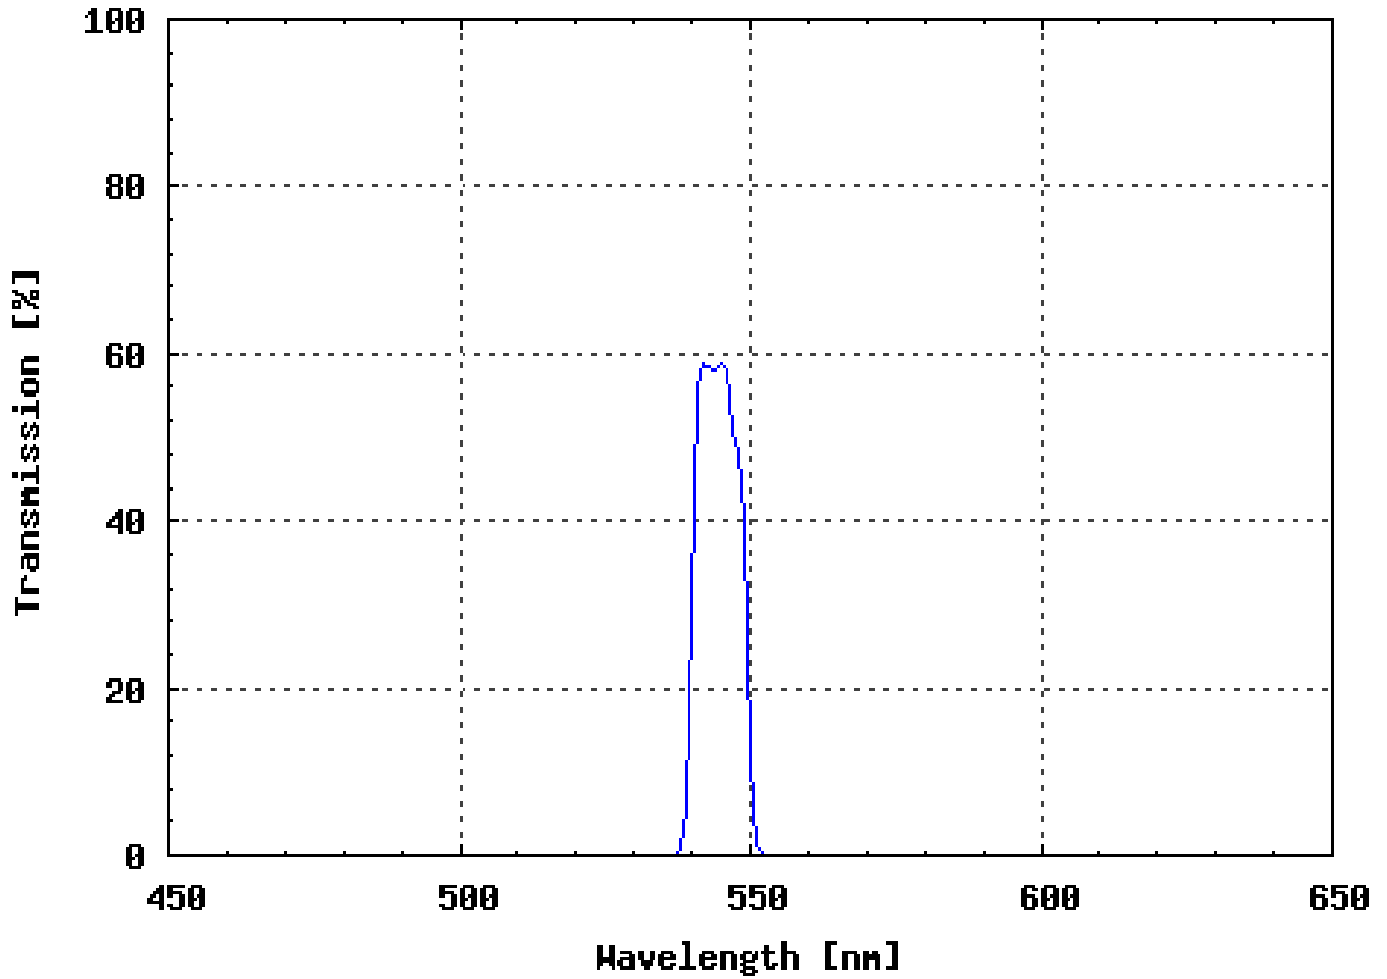

Omega Optical Filter XF1020

FILTER DESCRIPTION

[Exciter: XF1020 \(546DF10\)](#)

OTHER INFORMATION

This component is used in filter set(s) XF37, XF38, XF97.