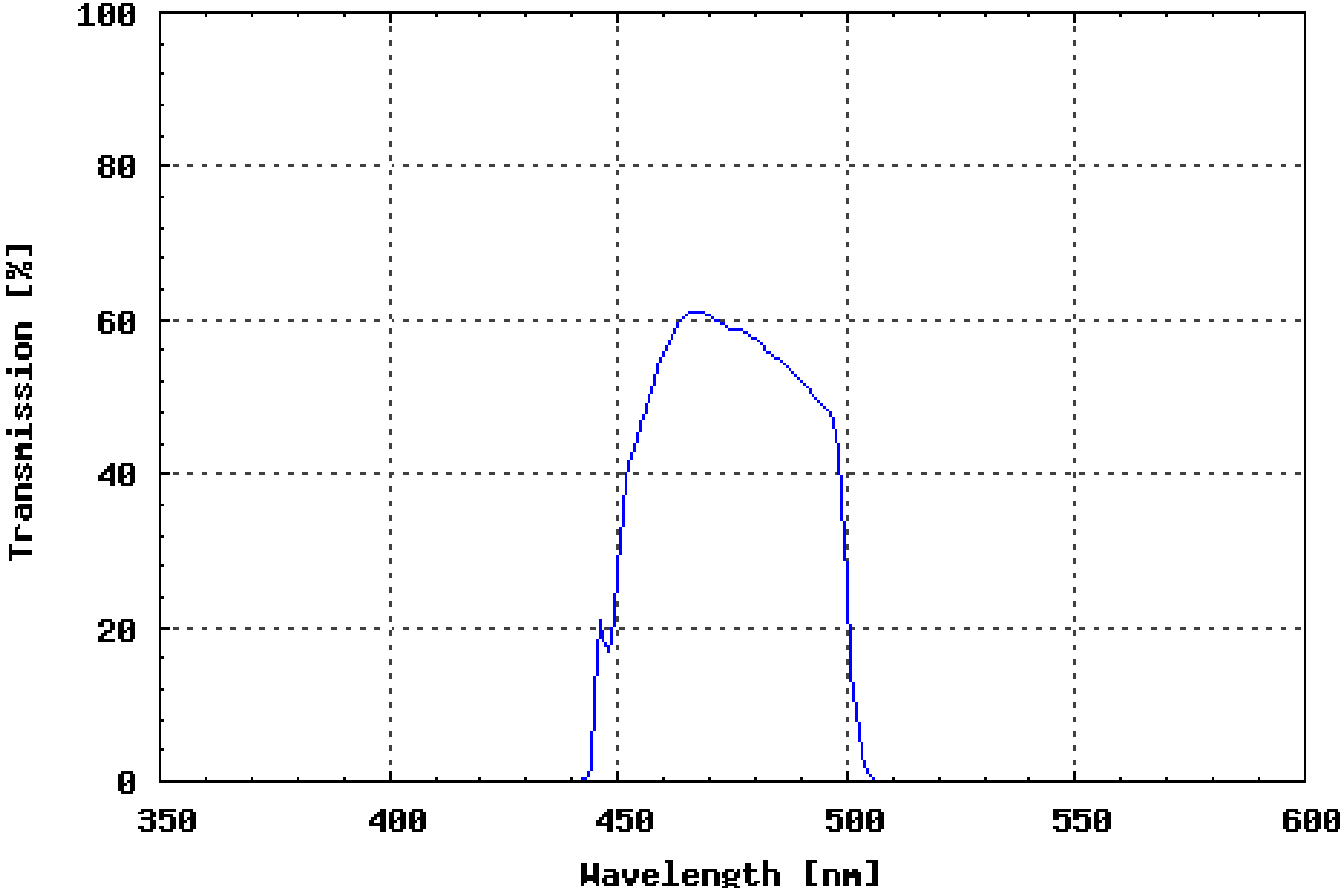

Omega Optical Filter XF1014

FILTER DESCRIPTION
Exciter: XF1014 (480DF60)

OTHER INFORMATION
This component is used in filter set(s) XF21.