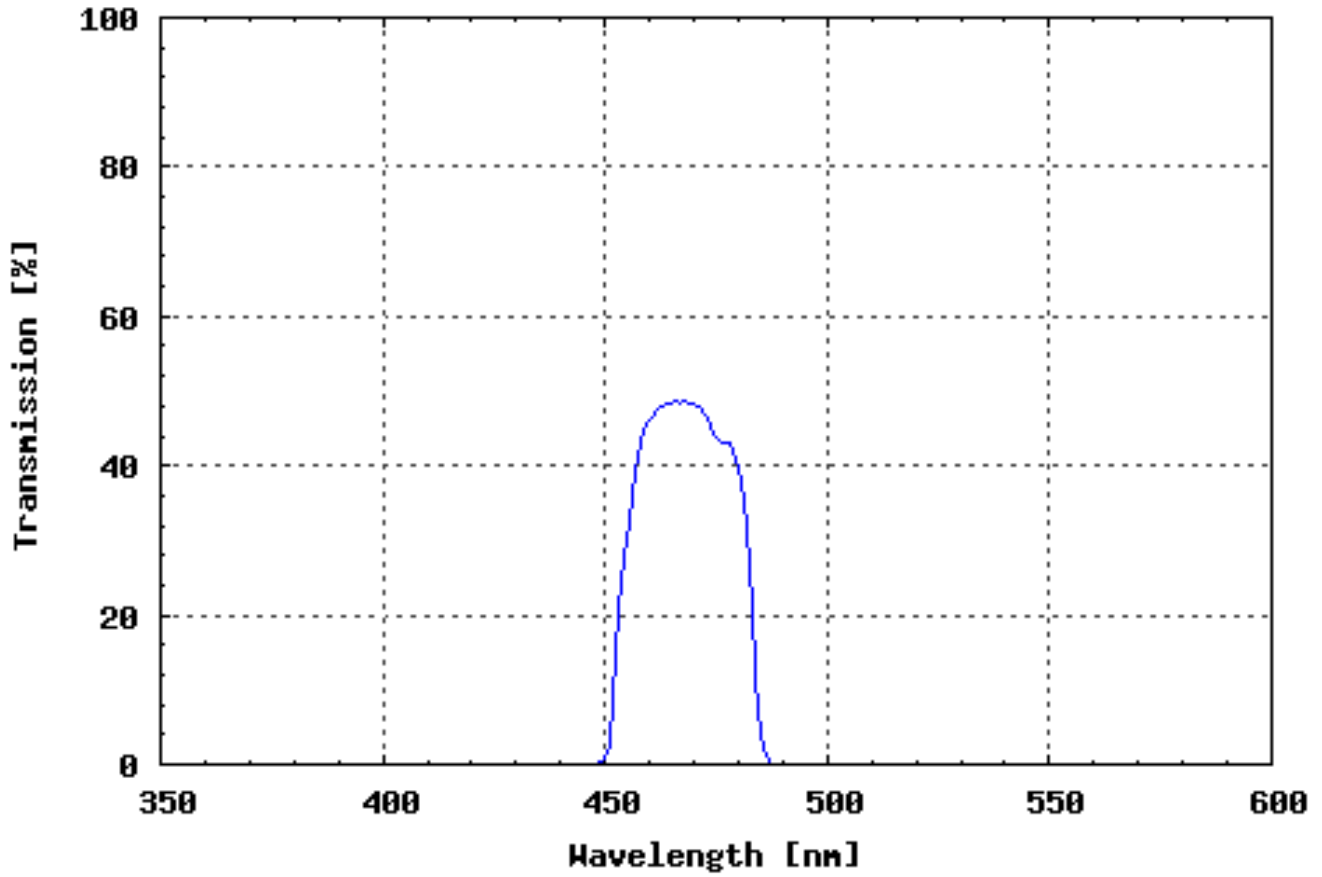

Omega Optical Filter XF1013

FILTER DESCRIPTION

Exciter: XF1013 (470DF35)

OTHER INFORMATION

This component is used in filter set(s) XF20, XF19-2.