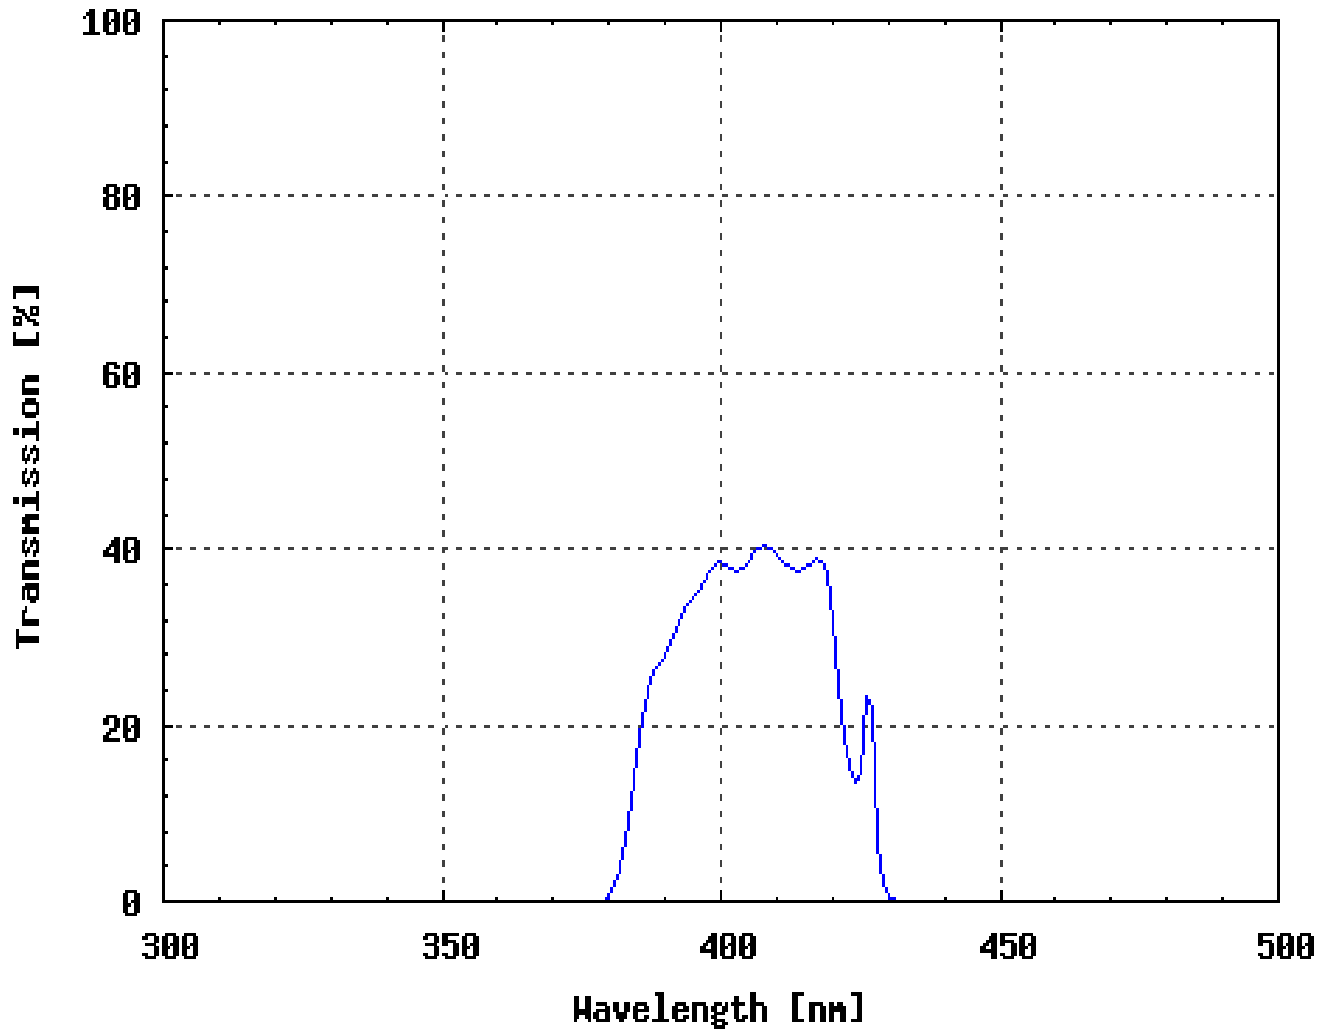

Omega Optical Filter XF1008

FILTER DESCRIPTION

Exciter: XF1008 (405DF40)

OTHER INFORMATION

This component is used in filter set(s) XF13-2, XF76.