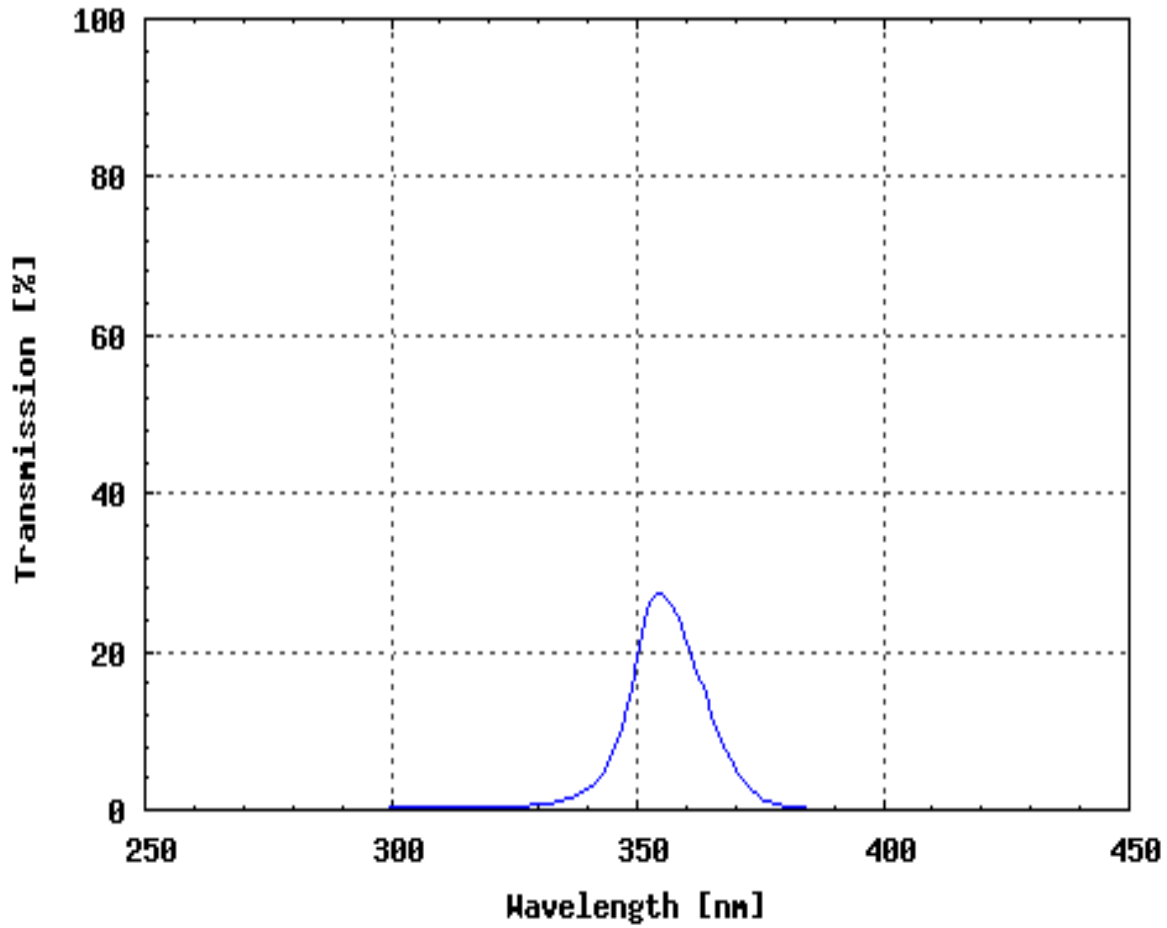

Omega Optical Filter XF1004

FILTER DESCRIPTION

Exciter: XF1004 (355HT15)

OTHER INFORMATION

This component is used in filter set(s) XF07.