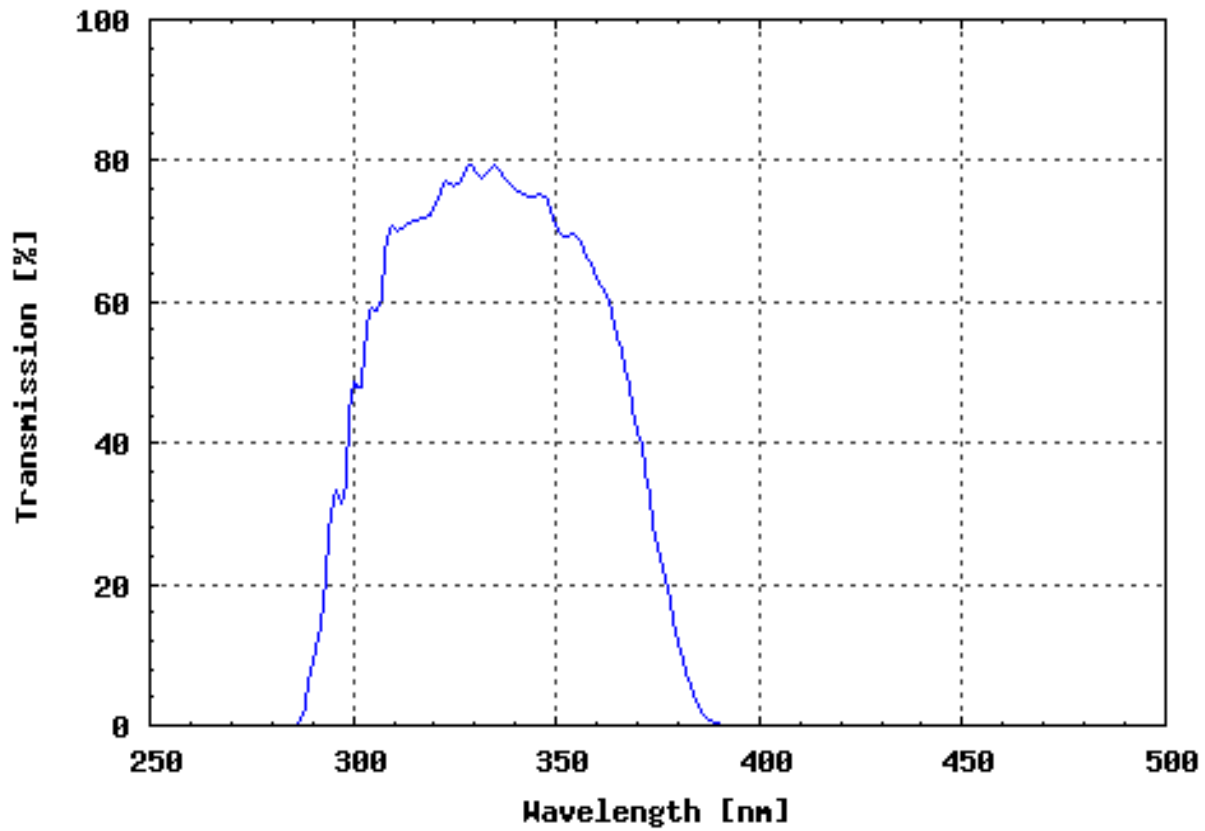

Omega Optical Filter XF1001

FILTER DESCRIPTION

Exciter: XF1001 (330WB80)

OTHER INFORMATION

This component is used in filter set(s) XF02-2, XF03, XF73-2, XF74-2, XF75.