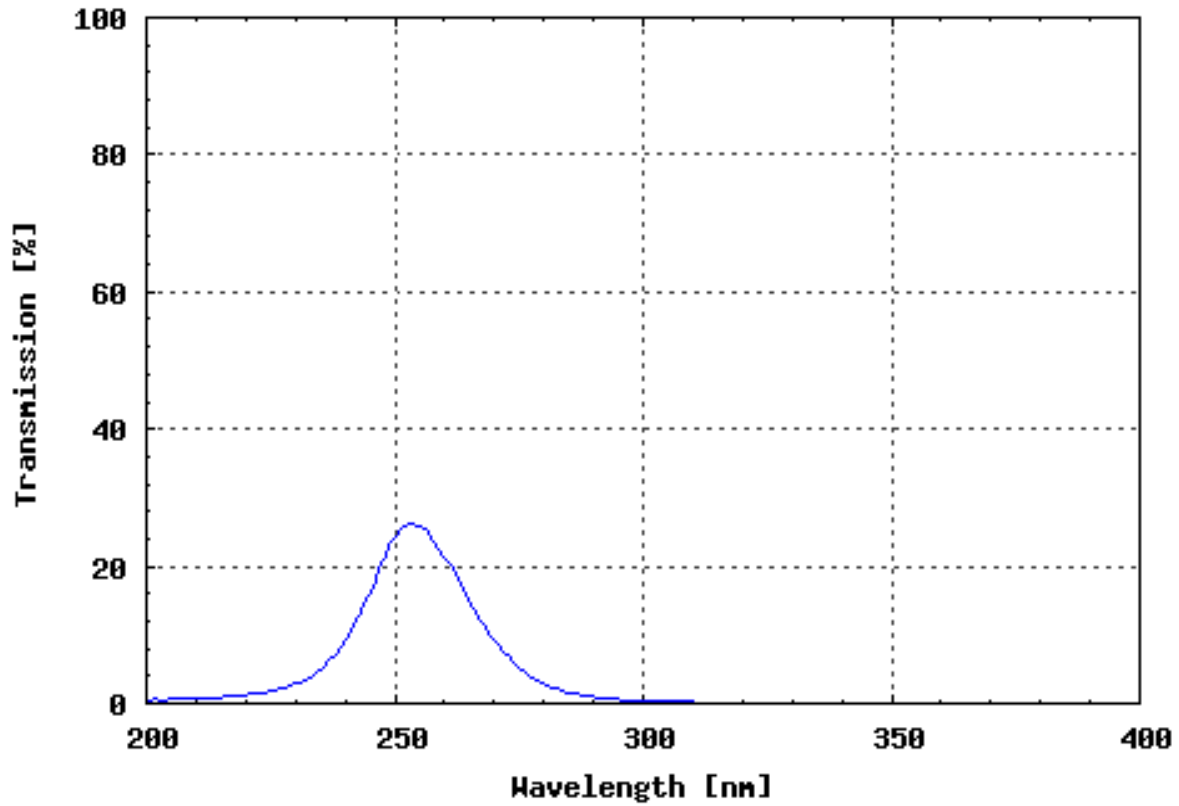

Omega Optical Filter XF1000

FILTER DESCRIPTION

Exciter: XF1000 (254WB25)

OTHER INFORMATION

This component is used in filter set(s) XF01.